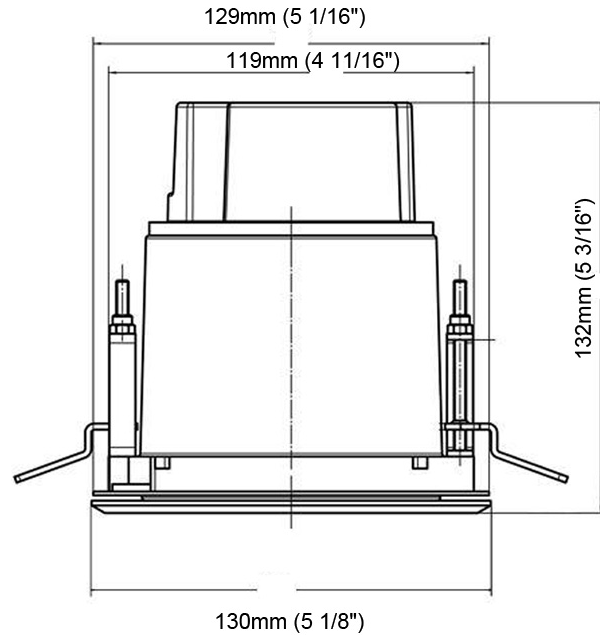

GENERAL

Series: Olodum
 Subseries: Olodum Round
 Brand: Side
 Division: Exterior
 Mounting Type: Recessed
 Mounting Location: In-Ground
 Subcategory: Uplight

PHYSICAL

Shape: Round
 Diameter (mm): 130
 Diameter (in): 5 1/8
 Height (mm): 146
 Height (in): 5 3/4
 Light Distribution: Adjustable / Direct
 Weight (kg): 1.9
 Weight (lbs): 4.19
 Diffuser: Clear tempered glass
 Gasket: Silicon rubber
 Fixture Finish: SSS
 Fixture Material: Aluminum Die Cast

GENERAL

Series: Olodum
 Subseries: Olodum Round
 Brand: Side
 Division: Exterior
 Mounting Type: Recessed
 Mounting Location: Ceiling
 Subcategory: Downlight

PHYSICAL

Shape: Round
 Diameter (mm): 130
 Diameter (in): 5 1/8
 Height (mm): 132
 Height (in): 5 3/16
 Light Distribution: Downlight
 Weight (kg): 1.450
 Weight (lbs): 3.2
 Diffuser: Clear tempered glass
 Gasket: Silicon rubber
 Fixture Finish: SSS
 Fixture Material: Aluminum Die Cast

Certified By: Certified for North American Standards
 IP rating: IP67
 IK Rating: IK10

PROJECT
TYPE
SPECIFIER
QUANTITY
DATE

1.45kg / 3.2lbs

127mm (5")

Recessed Thickness: 10 / 12.5 / 15 mm (3/8" / 1/2" / 9/16")